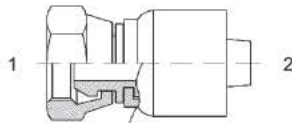

316 STAINLESS STEEL HOSE ENDS

Styles may vary from picture

SSHE-88100 - Str.

- (1) Fem. BPP Swivel
- (2) Hose End

FUI

SSHE-88100-04-04
SSHE-88100-06-06
SSHE-88100-08-08
SSHE-88100-12-12
SSHE-88100-16-16

Description

SS 4FBPPX-4HE Straight
SS 6FBPPX-6HE Straight
SS 8FBPPX-8HE Straight
SS 12FBPPX-12HE Straight
SS 16FBPPX-16HE Straight

Price

64.57
74.22
102.76
166.47
279.05