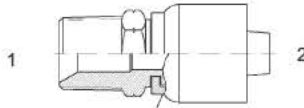

## SSHE-88242 - Str.

- (1) Fem. 37° Swivel
- (2) Hose End Double Hex

FUI #	Description	Price
SSHE-88242-04-04	SS 4FJX-4HEDH Double Hex Straight	80.50
SSHE-88242-06-06	SS 6FJX-6HEDH Double Hex Straight	88.08
SSHE-88242-08-08	SS 8FJX-8HEDH Double Hex Straight	100.83
SSHE-88242-12-12	SS 12FJX-12HEDH Double Hex Straight	181.08
SSHE-88242-16-16	SS 16FJX-16HEDH Double Hex Straight	296.33