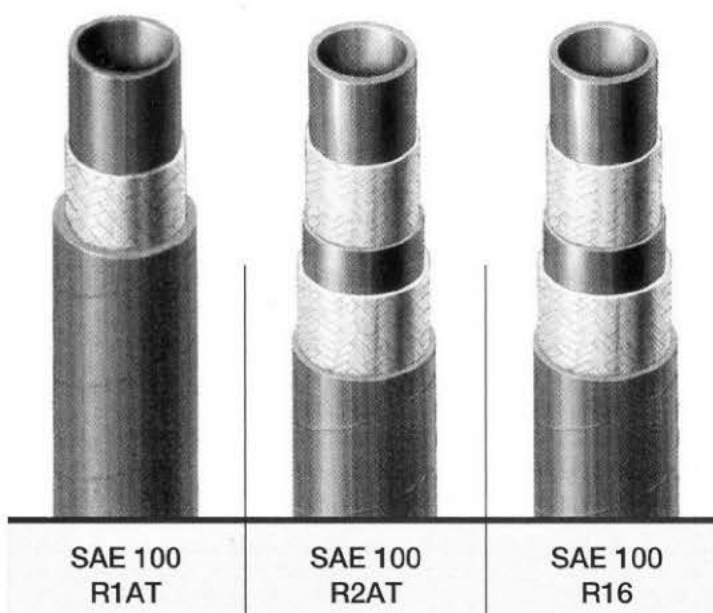

**316L Stainless Steel Hose Ends are one piece fittings series 43  
for hose 100 R1AT / 100 R2AT / 100 R16**

**BSP - NPT / NPSM - JIC - METRIC - ORFS**