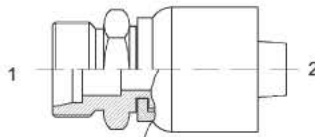

SSHE-88203 - Str.

- (1) Male Metric 24°
- (2) Hose End

FUI #	Description	Price
SSHE-88203-1408-04	SS 8L14X1.5MMFL-4HE Straight	93.19
SSHE-88203-1608-04	SS 8H16X1.5MMFL-4HE Straight	108.71
SSHE-88203-1810-04	SS 10H18X1.5MMFL-4HE Straight	135.86
SSHE-88203-1812-06	SS 12L18X1.5MMFL-6HE Straight	91.38
SSHE-88203-2012-06	SS 12H20X1.5MMFL-6HE Straight	123.45
SSHE-88203-2215-08	SS 15L22X1.5MMFL-8HE Straight	123.45
SSHE-88203-2416-08	SS 16H24X1.5MMFL-8HE Straight	132.24
SSHE-88203-3020-12	SS 20H30X2.0MMFL-12HE Straight	205.86
SSHE-88203-3022-12	SS 22L30X2.0MMFL-12HE Straight	197.84